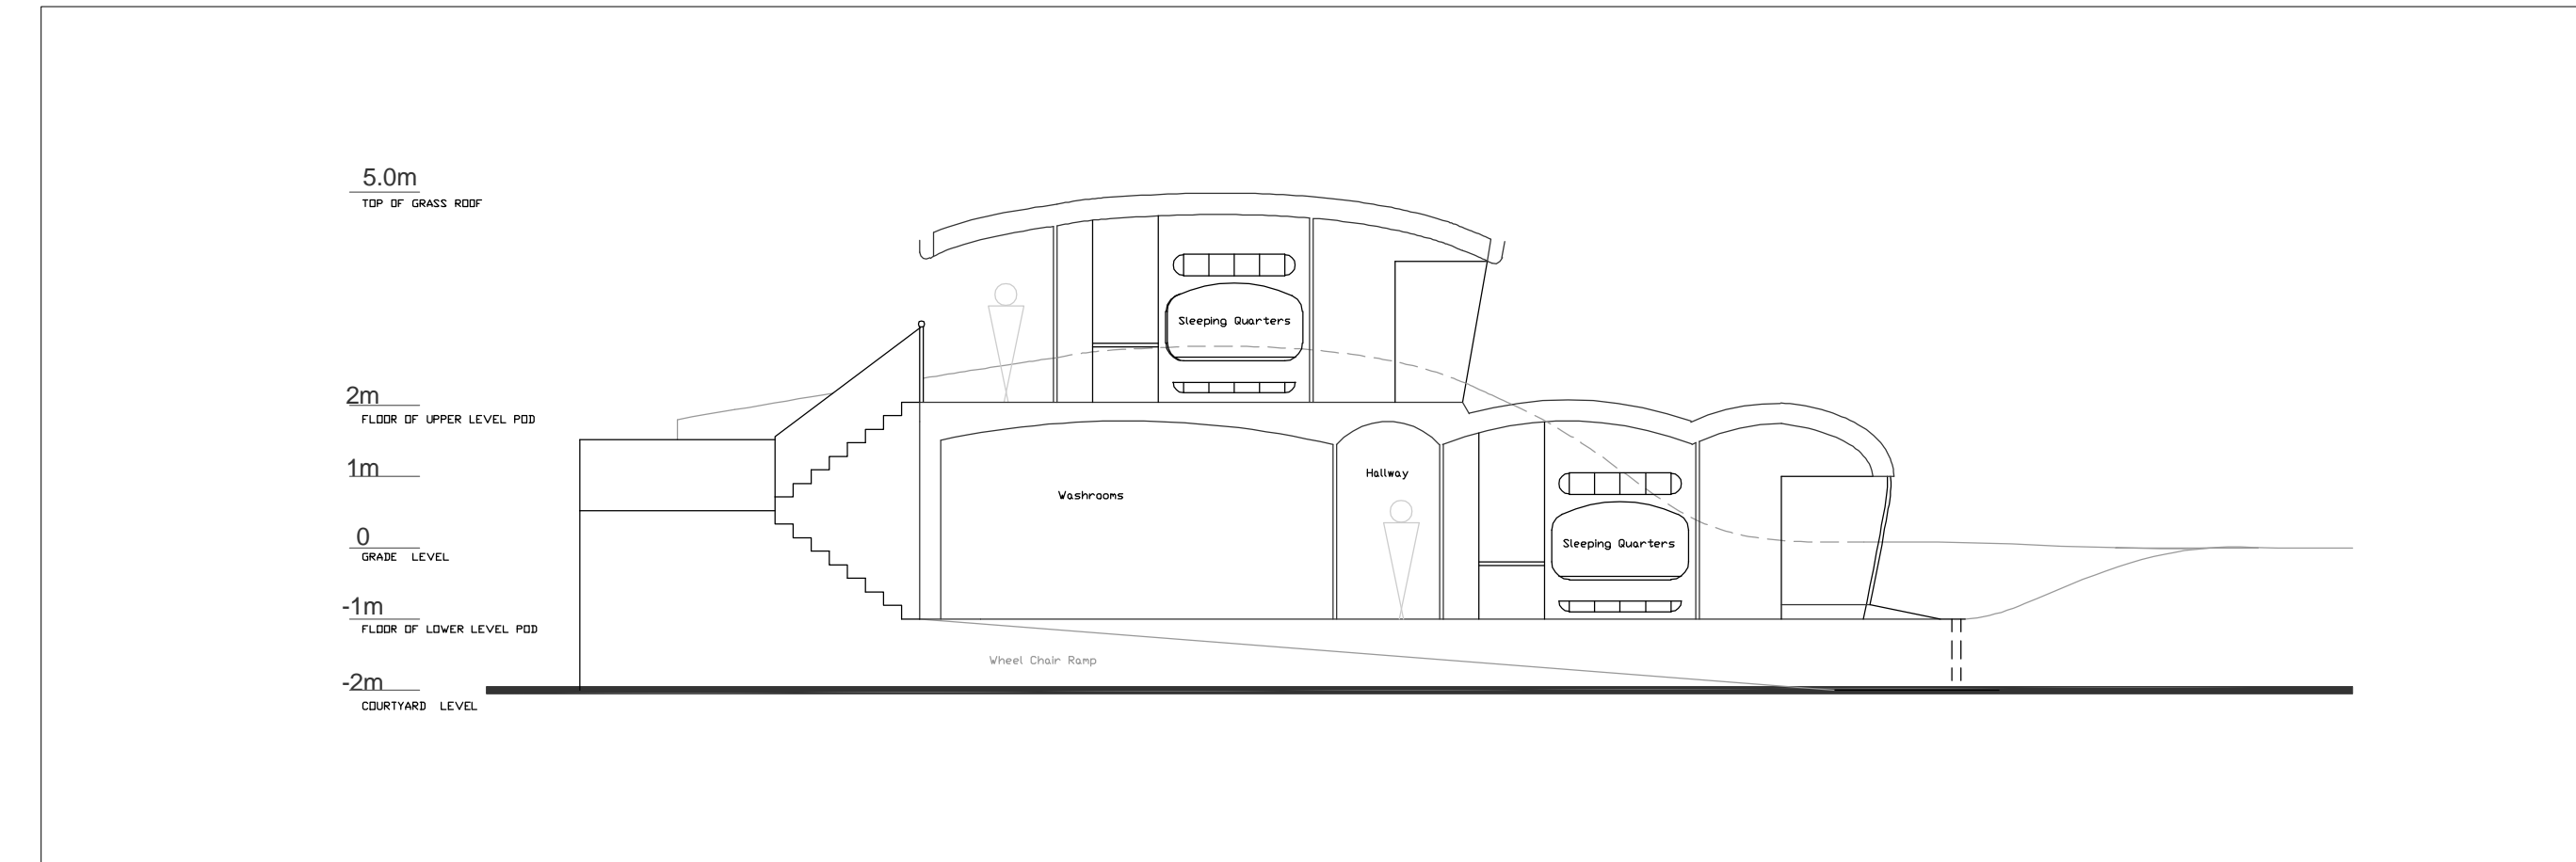

Symposium Campus

(scale 1:200)

Sleeping Quarters - Section

(scale 1:40)

Sleeping Quarters - Upper Level

(scale 1:100)

TORONTO URBAN INFILL SYMPOSIUM

Education and Design Campus